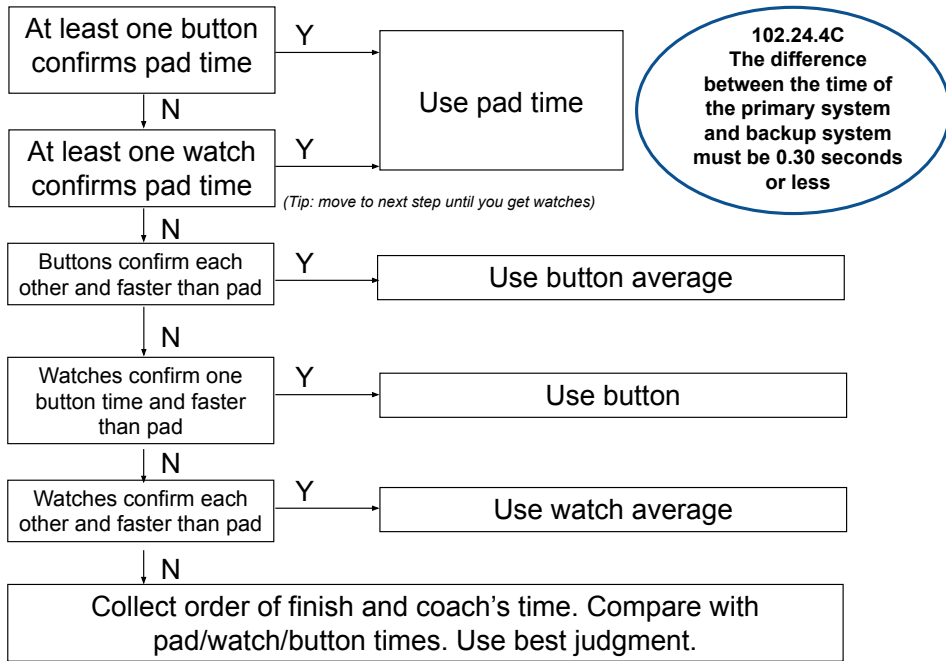

Time Verification (Pad, Button & Watches) 5/1/16

Time Verification (3 Watches)

valid watch or button; *def.* having another time within approximately 0.30 seconds of that time