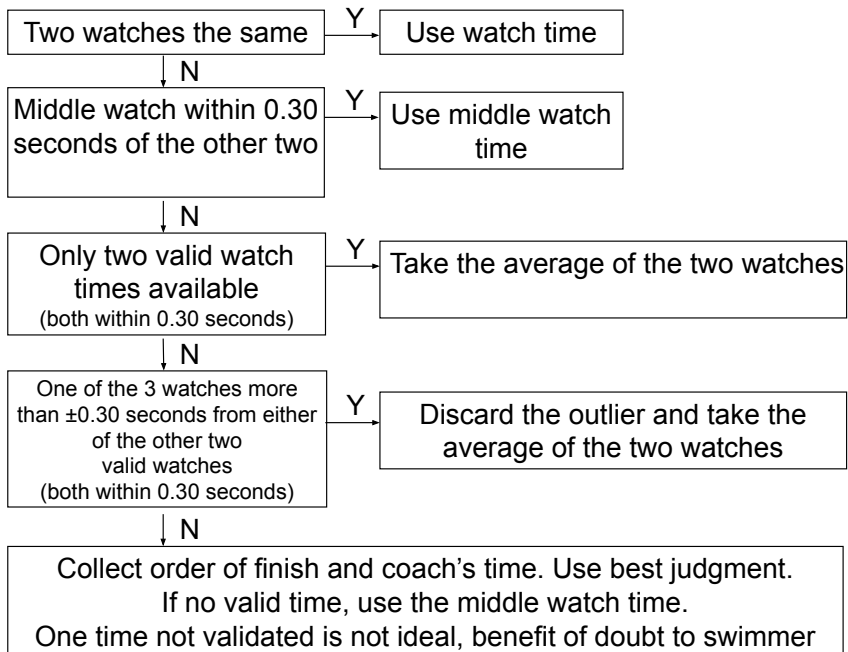

Time Verification (Pad, Button & Watches) 5/1/16

Time Verification (3 Watches)

valid watch or button; *def.* having another time within approximately 0.30 seconds of that time